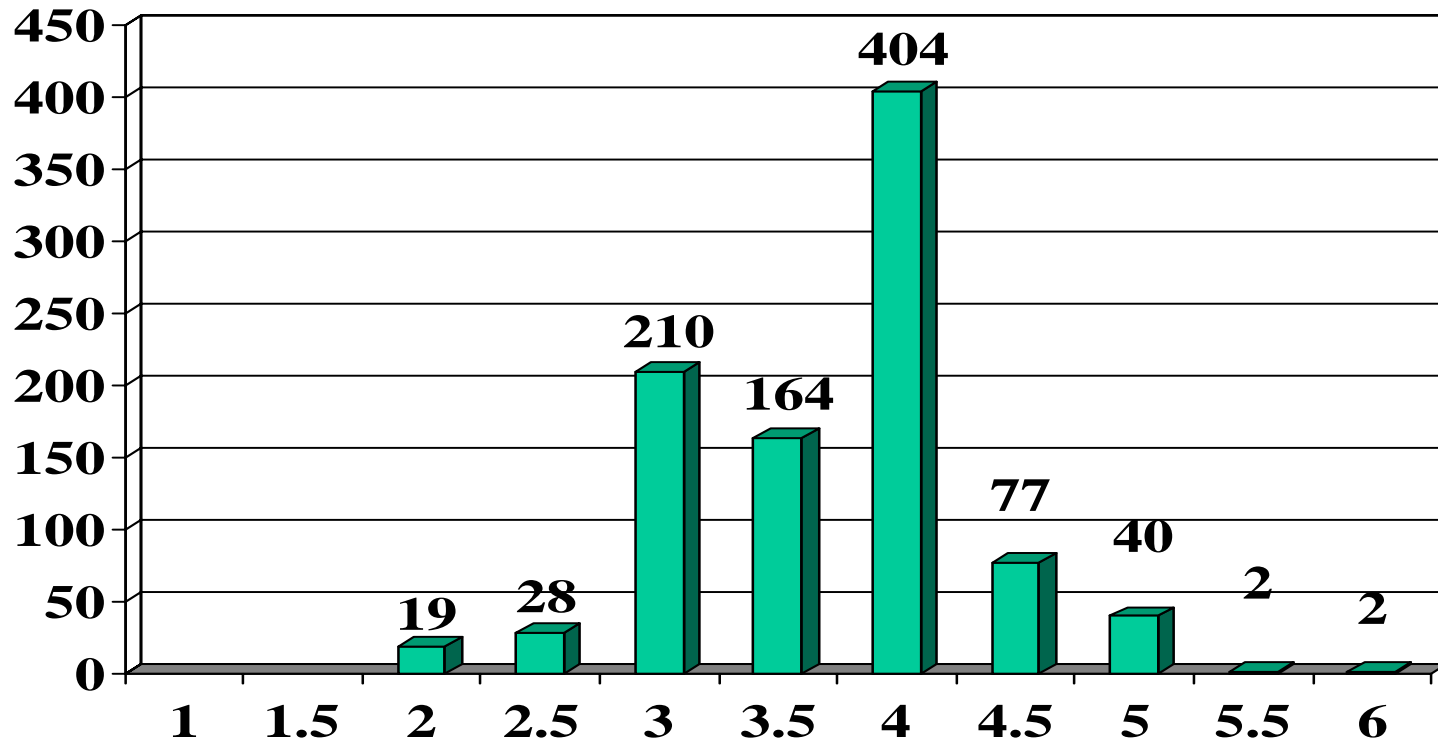

# Terra Nova Writing: 2007 Grade 4

6 = VG 5 = G 4 = Acceptable 3 = Below Average 2 = Poor 1 = Unacceptable

## Terra Nova Writing: Grade 4 2005 vs 2006 vs 2007

# Terra Nova Writing: 2007 Grade 7

6 = VG   5 = G   4 = Acceptable   3 = Below Average   2 = Poor   1 = Unacceptable

# Terra Nova Writing: Grade 7 2005 vs 2006 vs 2007