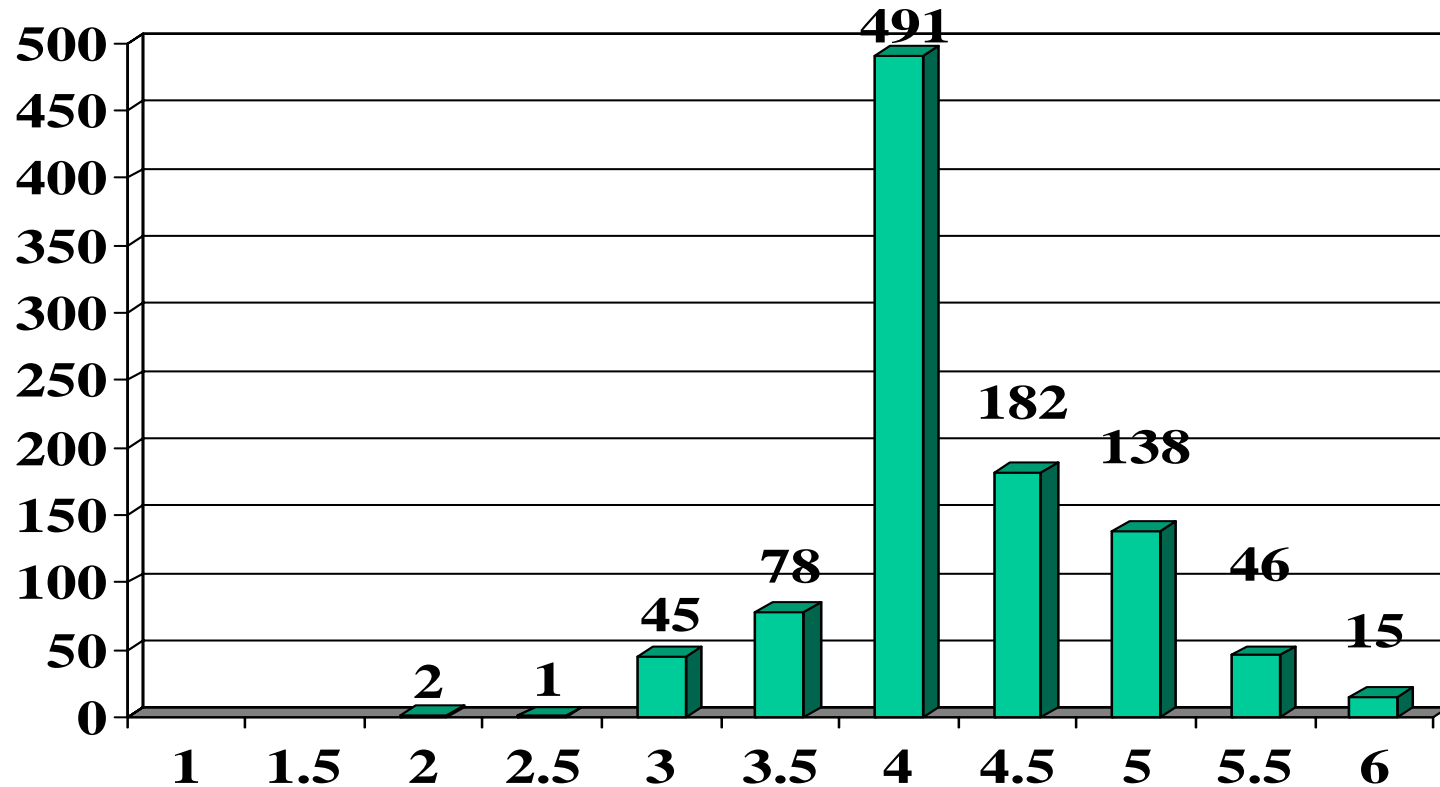

# Terra Nova Writing: 2007 Grade 4

6 = VG 5 = G 4 = Acceptable 3 = Below Average 2 = Poor 1 = Unacceptable

## Terra Nova Writing: Grade 4 2005 vs 2006 vs 2007

# Terra Nova Writing: 2007 Grade 7

6 = VG   5 = G   4 = Acceptable   3 = Below Average   2 = Poor   1 = Unacceptable

# Terra Nova Writing: Grade 7 2005 vs 2006 vs 2007