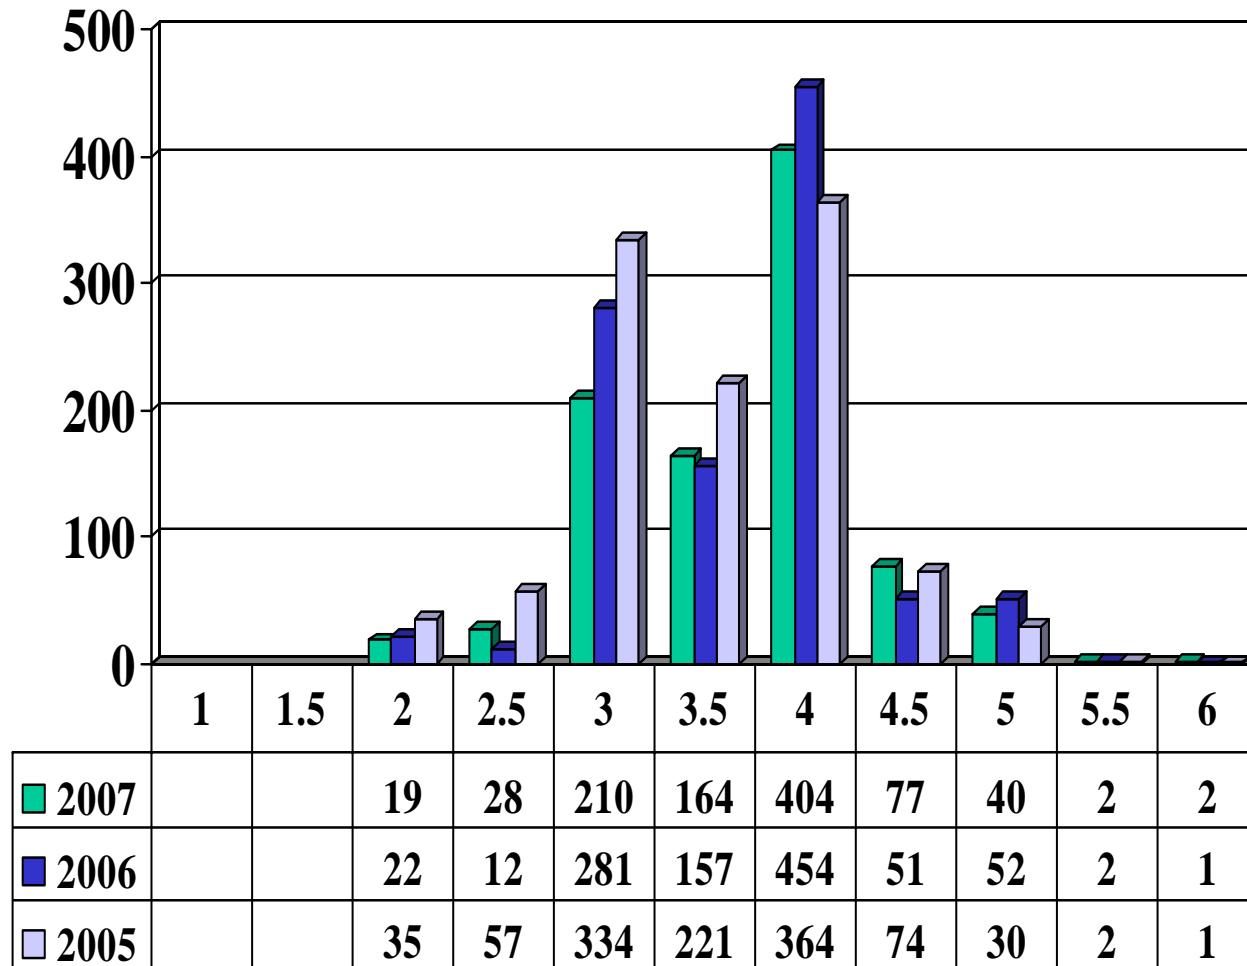

# Terra Nova Writing: 2007 Grade 4

6 = VG 5 = G 4 = Acceptable 3 = Below Average 2 = Poor 1 = Unacceptable

## Terra Nova Writing: Grade 4 2005 vs 2006 vs 2007

# Terra Nova Writing: 2007 Grade 7

6 = VG   5 = G   4 = Acceptable   3 = Below Average   2 = Poor   1 = Unacceptable

# Terra Nova Writing: Grade 7 2005 vs 2006 vs 2007